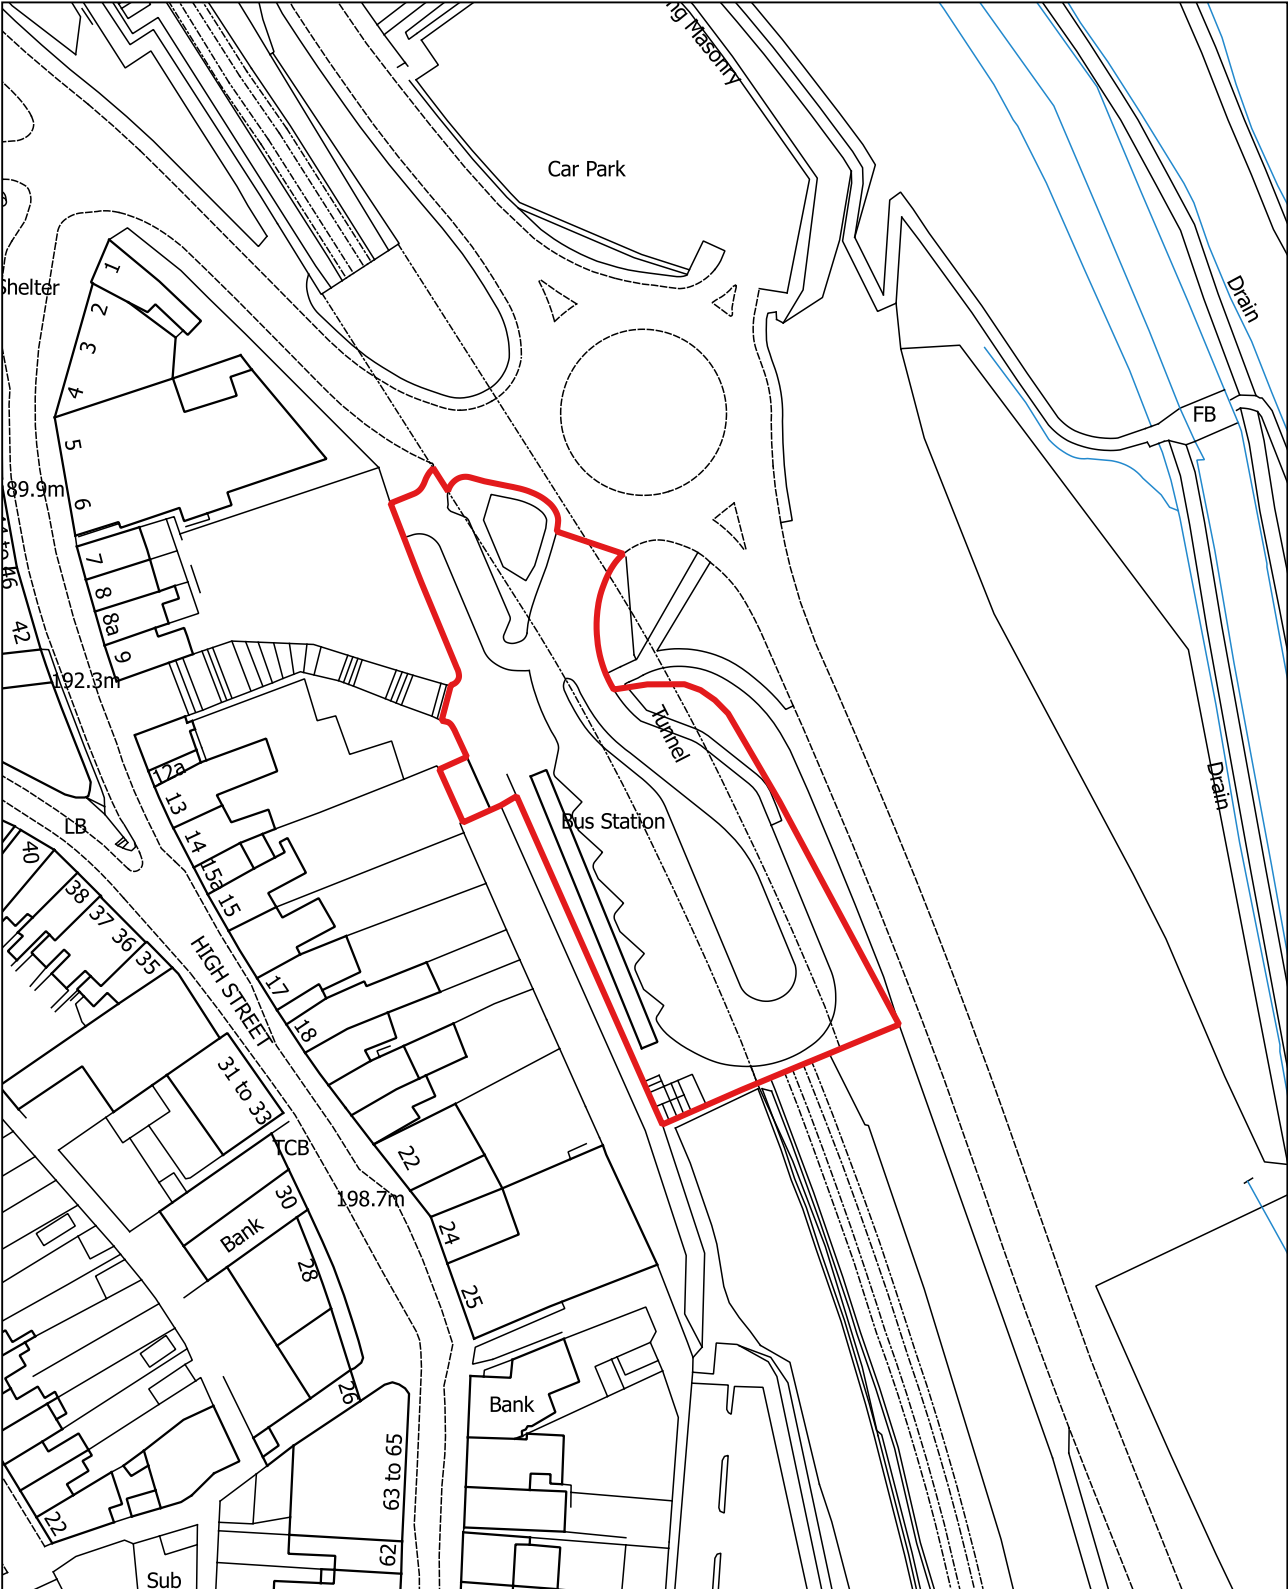

Bargoed Bus Station

1:1,250

OS Products: © 100025372, 2015. MasterMap™, 1:10000, 1:25000, 1:50000, 1:250000,  
 Image Layers: © 2006 produced by COWI A/S for  
 the Welsh Assembly Government's Department for Environment, Planning and Countryside.  
 © Geoinformation Group 1948, 2001, 2004-5,  
 © The Standing Conference on Regional Policy in South Wales (1991),  
 © BlomPictometry 2008.